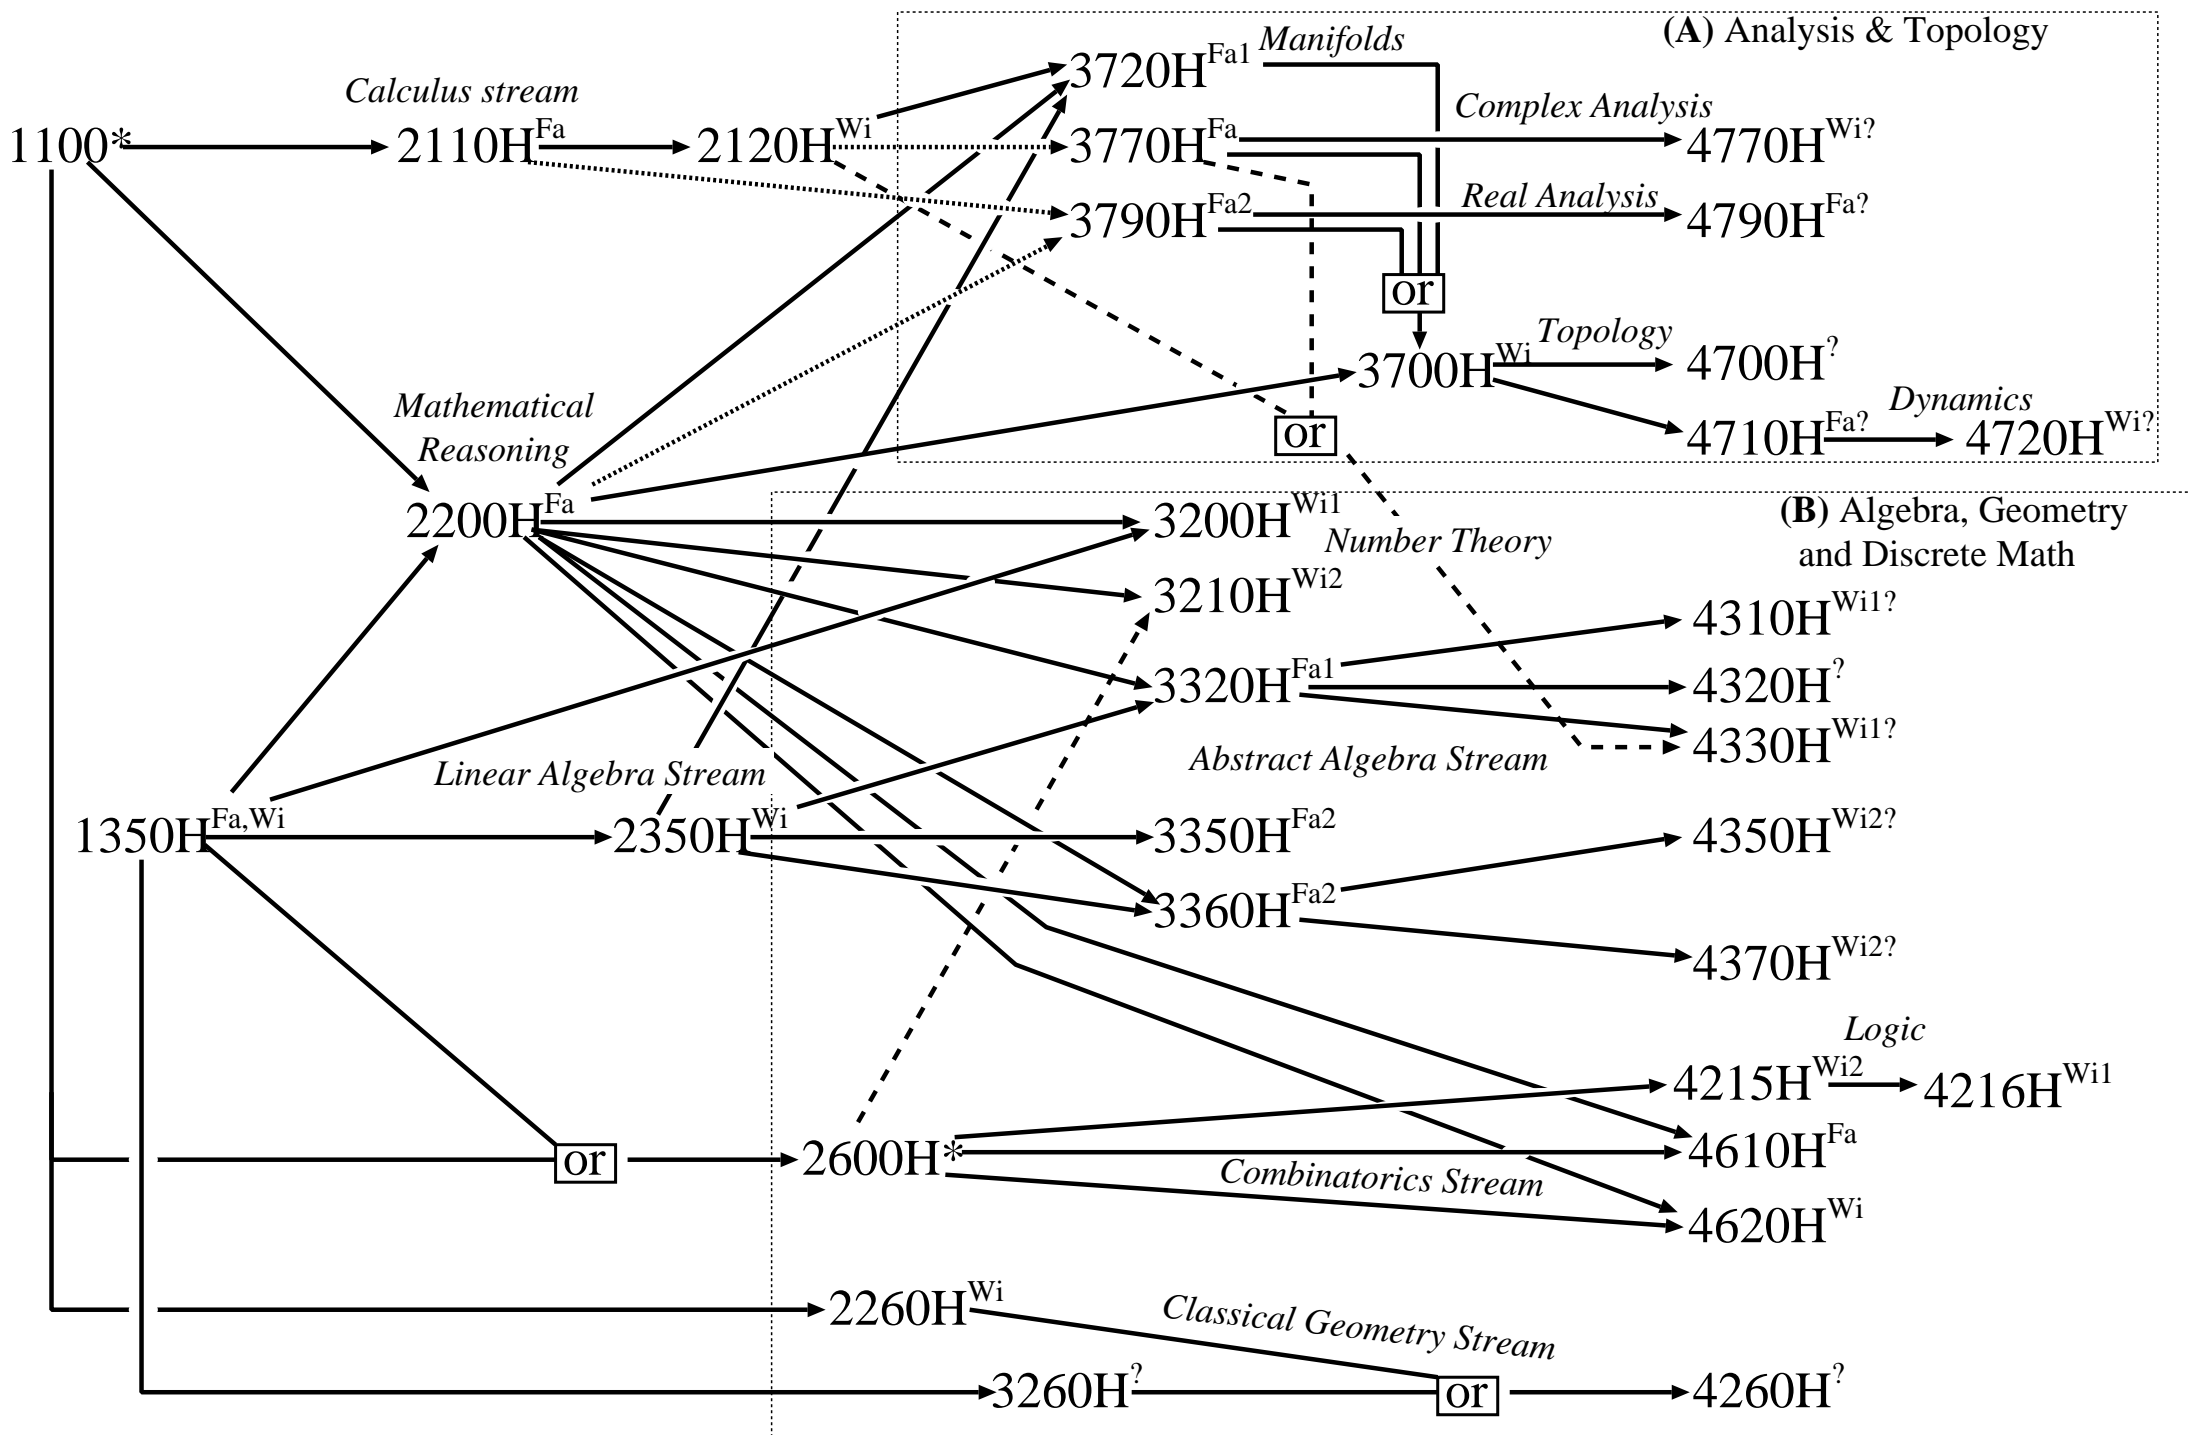

Dependency Lattice for Trent's Pure Mathematics Courses

Key	→ Prerequisite	Wi Offered every Winter.
	⋯ Corequisite	Wi1 Offered Winter of Year 1.
	- - - Recommended	Wi1? Offered Winter of Year 1, in response to demand.
		Wi2 Offered Winter of Year 2.
		Wi2? Offered Winter of Year 2, in response to demand.
		? Offered intermittently, in response to demand.
		* Offered every year.
		Fa Offered every fall.
		Fa1 Offered Fall of Year 1.
		Fa2 Offered Fall of Year 2.
		Fa? Offered Fall, in response to student demand.